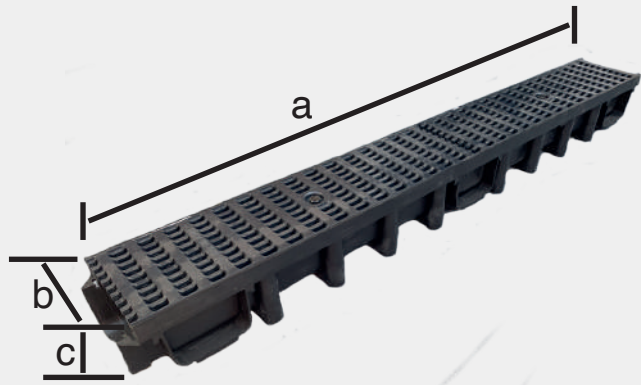

DEK DRAIN EEZEE

Key Measurements

Eezee Channel Length

- a (length) - 1000mm
- b (width) - 131mm
- c (height) - 98mm

Measurement Type	Measurement
Invert level to soffit level	54
Invert level to cover level	81

50mm Outlet End Caps

DCD-EZ-98-SOEC
DCD-EZ-98-SPEC

- a (width 1) - 131mm
- b (width 2) - 93mm
- c (height) - 85mm
- d (outlet OD) - 48mm

110mm Outlet End Caps

DCD-EZ-98-S000

- a (width 1) - 131mm
- b (outlet OD) - 110mm

Eezee Silt Box

- a (length) - 500mm
- b (width) - 131mm
- c (height) - 280mm
- d (outlet) - 110mm

www.deks.co.uk