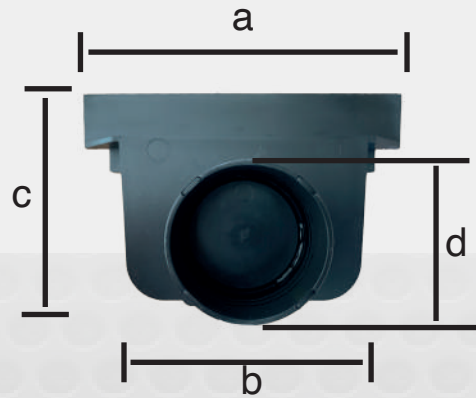

DEK DRAIN EEZEE

Key Measurements

Eezee Channel Length

- a (length) - 1000mm
- b (width) - 131mm
- c (height) - 98mm

Measurement Type	Measurement
Invert level to soffit level	54
Invert level to cover level	81

50mm Outlet End Caps

DCD-EZ-98-SOEC
DCD-EZ-98-SPEC

- a (width 1) - 131mm
- b (width 2) - 93mm
- c (height) - 85mm
- d (outlet OD) - 48mm

110mm Outlet End Caps

DCD-EZ-98-S000

- a (width 1) - 131mm
- b (outlet OD) - 110mm

Eezee Silt Box

- a (length) - 500mm
- b (width) - 131mm
- c (height) - 280mm
- d (outlet) - 110mm

www.deks.co.uk