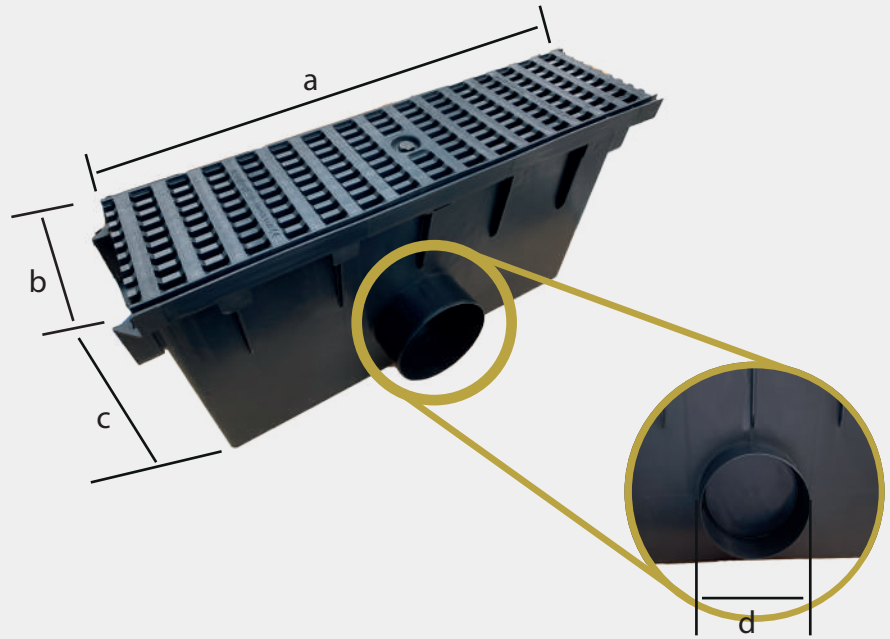

DEK DRAIN EEZEE

Key Measurements

Eezee Channel Length

- a (length) - 1000mm
- b (width) - 131mm
- c (height) - 98mm

Measurement Type	Measurement
Invert level to soffit level	54
Invert level to cover level	81

50mm Outlet End Caps

DCD-EZ-98-SOEC
DCD-EZ-98-SPEC

- a (width 1) - 131mm
- b (width 2) - 93mm
- c (height) - 85mm
- d (outlet OD) - 48mm

110mm Outlet End Caps

DCD-EZ-98-S000

- a (width 1) - 131mm
- b (outlet OD) - 110mm

Eezee Silt Box

- a (length) - 500mm
- b (width) - 131mm
- c (height) - 280mm
- d (outlet) - 110mm

www.deks.co.uk