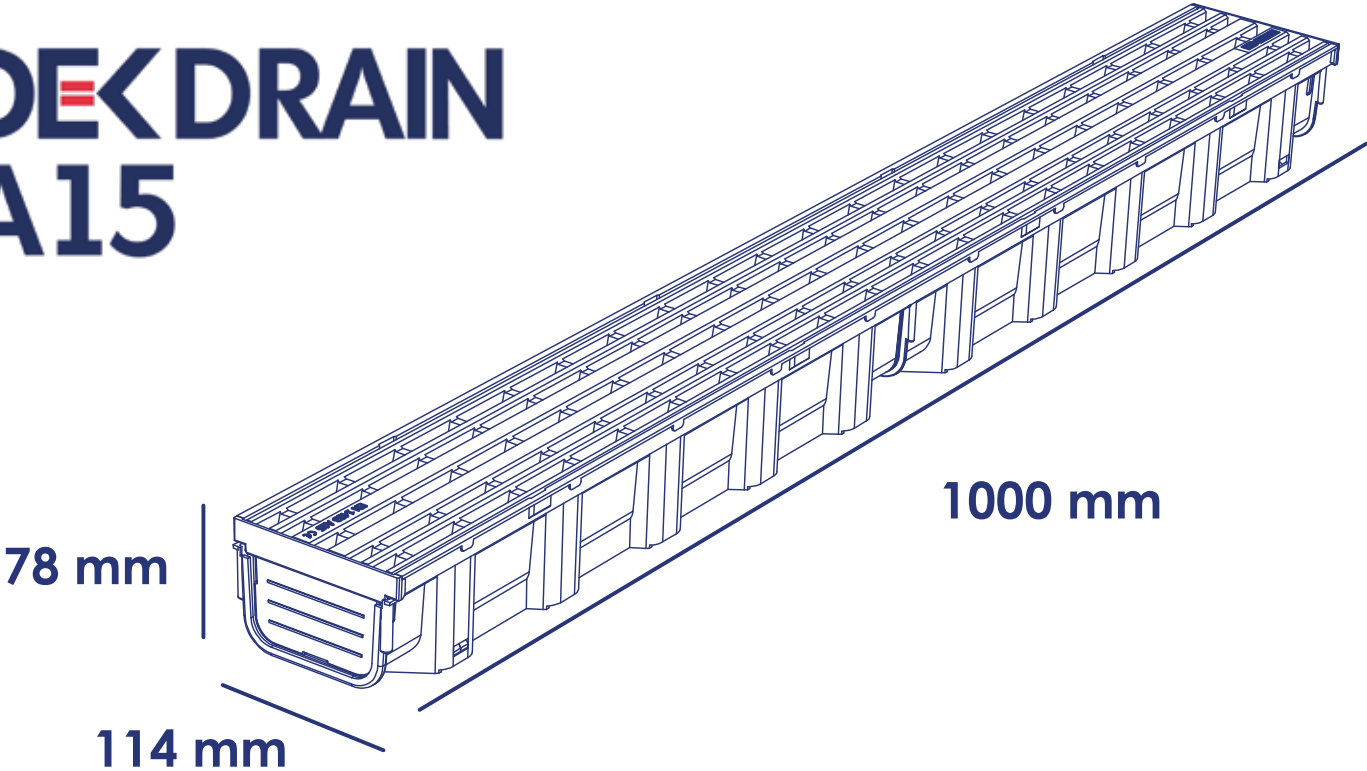

DEK DRAIN A15

Key Measurements

DEK DRAIN A15

Measurement Type	Plastic	Galvanised
Invert level to soffet level	50mm	57mm
Invert level to cover level	65mm	67mm

DEK DRAIN A15