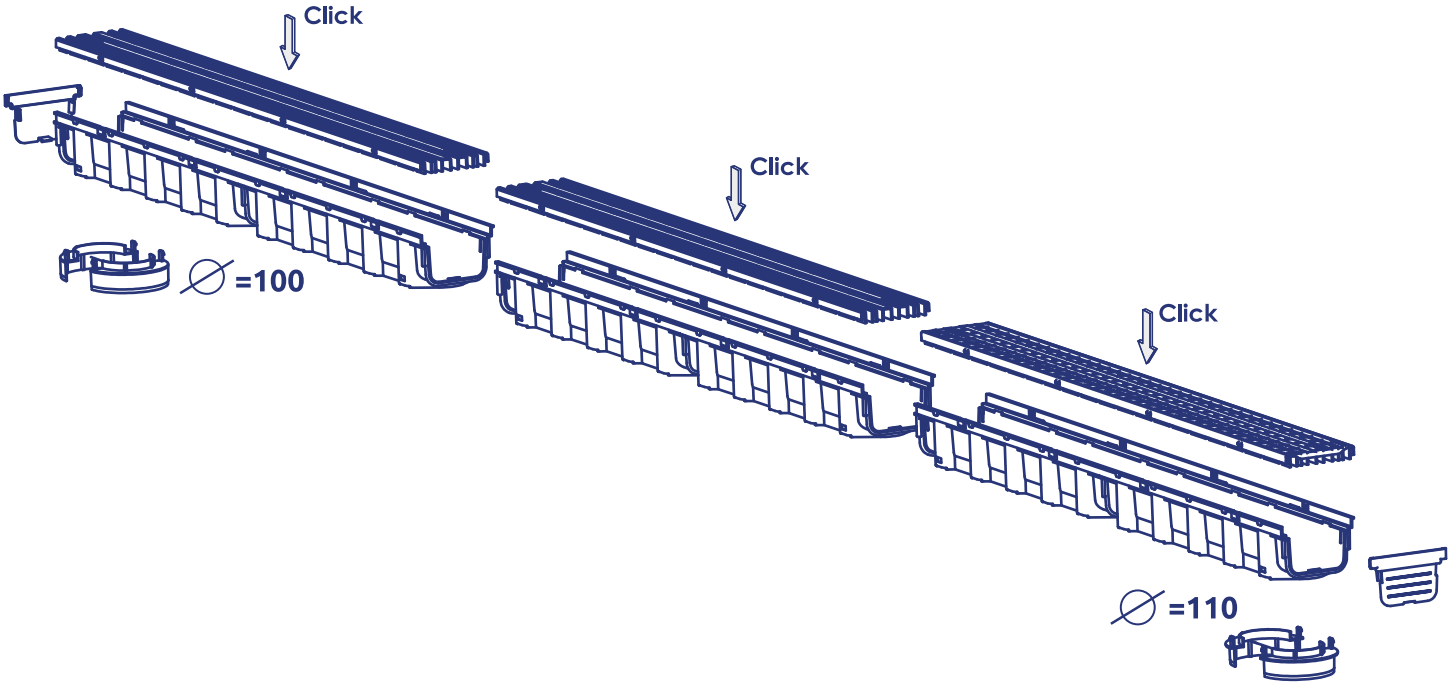

DEK DRAIN A15

Key Measurements

DEK DRAIN A15

Measurement Type	Plastic	Galvanised
Invert level to soffet level	50mm	57mm
Invert level to cover level	65mm	67mm

DEK DRAIN A15