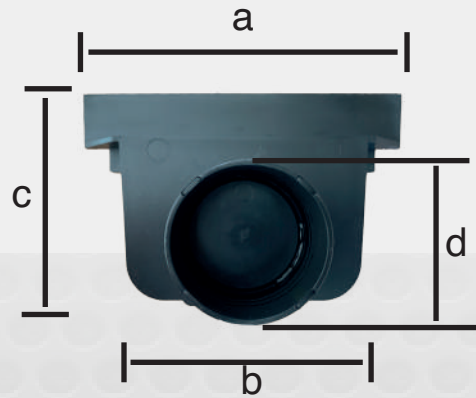

DEK DRAIN B125

Key Measurements

B125 Channel Length

DCD-B125-131/98-GRID-BLACK

a (length) - 1000mm

b (width) - 131mm

c (height) - 98mm

Measurement Type	Measurement
Invert level to soffit level	54
Invert level to cover level	81

50mm Outlet End Caps

DCD-B125-131/98-SOEC

DCD-B125-131/98-SPEC

a (width 1) - 131mm

b (width 2) - 93mm

c (height) - 85mm

d (outlet OD) - 48mm

110mm Outlet End Caps

DCD-B125-131/98-SOOO

a (width 1) - 131mm

b (outlet OD) - 110mm

B125 Silt Box

DCD-B125-SLTBX98-GRID-BLACK

- a (length) - 500mm
- b (width) - 131mm
- c (height) - 280mm
- d (outlet) - 110mm

www.deks.co.uk