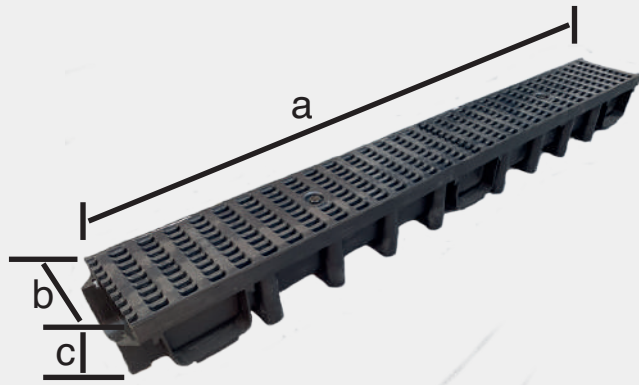

DEK DRAIN B125

Key Measurements

B125 Channel Length

DCD-B125-131/98-GRID-BLACK

a (length) - 1000mm

b (width) - 131mm

c (height) - 98mm

Measurement Type	Measurement
Invert level to soffit level	54
Invert level to cover level	81

50mm Outlet End Caps

DCD-B125-131/98-SOEC

DCD-B125-131/98-SPEC

a (width 1) - 131mm

b (width 2) - 93mm

c (height) - 85mm

d (outlet OD) - 48mm

110mm Outlet End Caps

DCD-B125-131/98-SOOO

a (width 1) - 131mm

b (outlet OD) - 110mm

B125 Silt Box

DCD-B125-SLTBX98-GRID-BLACK

- a (length) - 500mm
- b (width) - 131mm
- c (height) - 280mm
- d (outlet) - 110mm

www.deks.co.uk