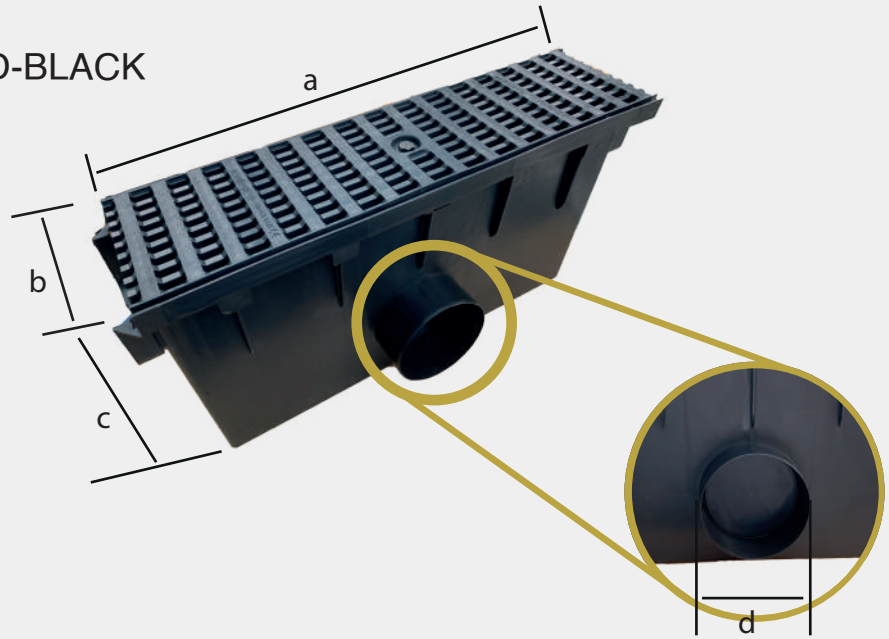

DEK DRAIN B125

Key Measurements

B125 Channel Length

DCD-B125-131/98-GRID-BLACK

a (length) - 1000mm

b (width) - 131mm

c (height) - 98mm

Measurement Type	Measurement
Invert level to soffit level	54
Invert level to cover level	81

50mm Outlet End Caps

DCD-B125-131/98-SOEC

DCD-B125-131/98-SPEC

a (width 1) - 131mm

b (width 2) - 93mm

c (height) - 85mm

d (outlet OD) - 48mm

110mm Outlet End Caps

DCD-B125-131/98-SOOO

a (width 1) - 131mm

b (outlet OD) - 110mm

B125 Silt Box

DCD-B125-SLTBX98-GRID-BLACK

- a (length) - 500mm
- b (width) - 131mm
- c (height) - 280mm
- d (outlet) - 110mm

www.deks.co.uk